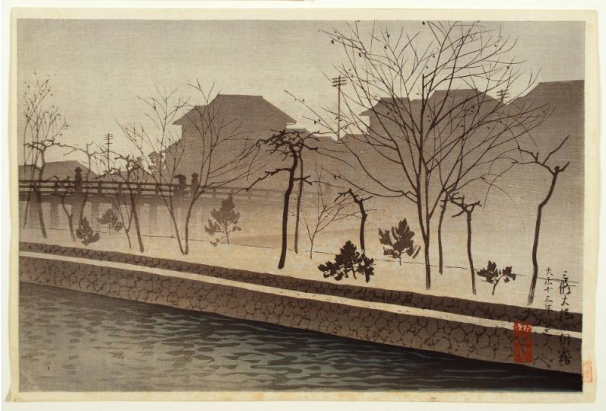

Basic Detail Report

Morning Mist at the Great Bridge at Sanjo

Date

1924

Primary Maker

Yoshikawa Kanpō

Medium

color woodblock print on paper

Dimensions

sheet: 15 7/8 × 10 11/16 in. (40.3 × 27.1 cm)