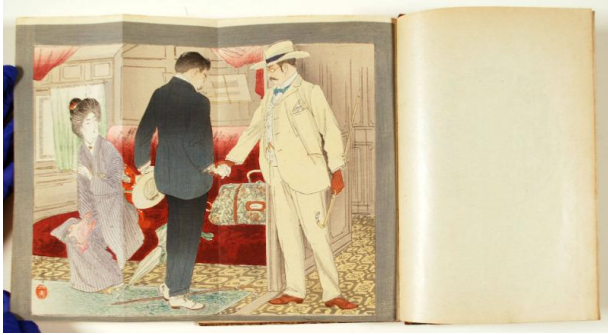

Basic Detail Report

Illustration from the Novel, Summer Child Frontispiece (kuchi-e) plus entire book (vol. 2?)

Date
print: 1906

Primary Maker

Sakata Kōsetsu

Medium

color woodblock print on paper

Dimensions

sheet: 11 7/16 × 8 13/16 in. (29.1 × 22.4 cm) 8 13/16 × 6 1/16 × 1/2 in. (22.4 × 15.4 × 1.3 cm)