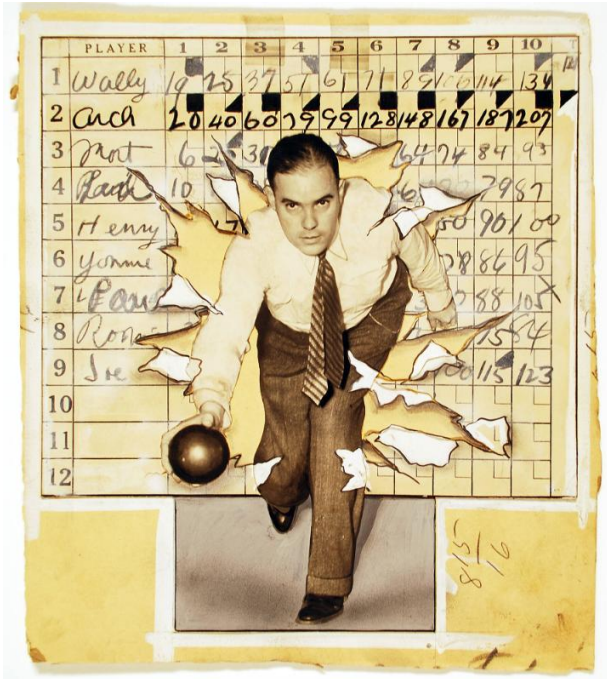

## Archie Wolfsheimer

**Date**

1938

**Primary Maker**

Unidentified artist

**Medium**

vintage gelatin silver print

**Dimensions**

sheet: 9 3/16 x 8 3/16 in. (23.3 x 20.8 cm)