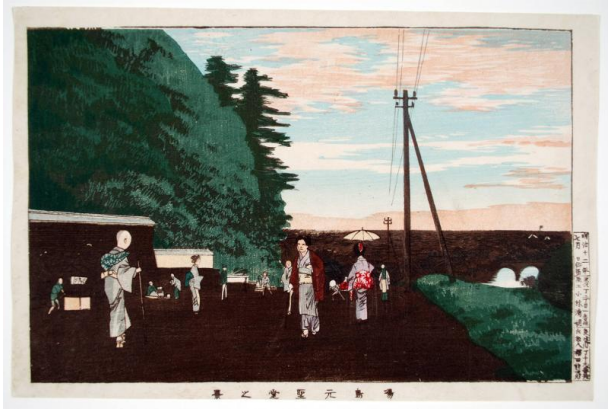

## View of the Former Confucian Hall at Yushima (Yushima moto Seido no kei)

**Date**

1879

**Primary Maker**

Kobayashi Kiyochika

**Medium**

color woodblock print on paper