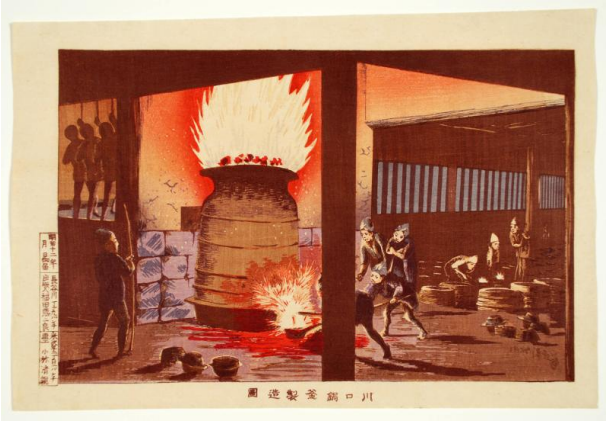

Basic Detail Report

Manufacturing Pots and Kettles in Kawaguchi (Kawaguchi nabekama seizō zu)

Date

1879

Primary Maker

Kobayashi Kiyochika

Medium

color woodblock print on paper