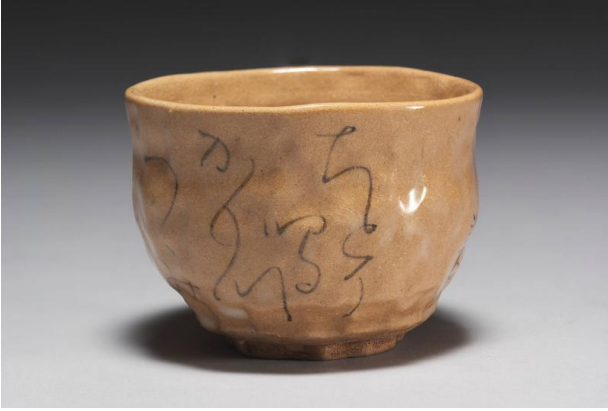

Basic Detail Report

Tea Bowl, in the style of Ōtagaki Rengetsu

Date

1960s-70s

Medium

ceramic, glazed and inscribed

Dimensions

2 1/2 × 3 5/8 × 3 5/8 in. (6.4 × 9.2 × 9.2 cm) Other (Box): 3 3/4 × 4 1/2 × 4 3/8 in. (9.5 × 11.4 × 11.1 cm)