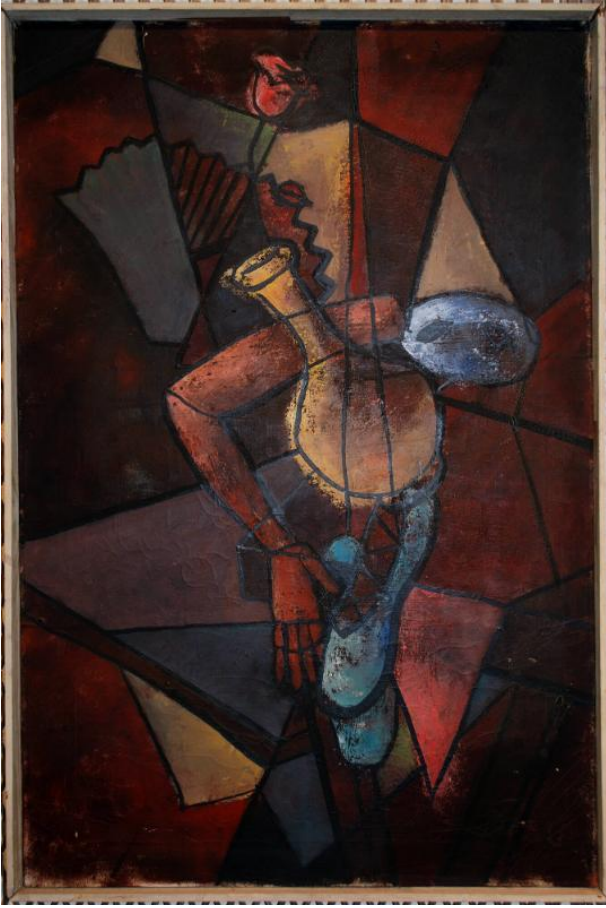

Basic Detail Report

Still Life

Primary Maker

Dot Smith

Medium

oil on canvas

Dimensions

30 1/2 x 20 1/2 in. (77.5 x 52.1 cm)