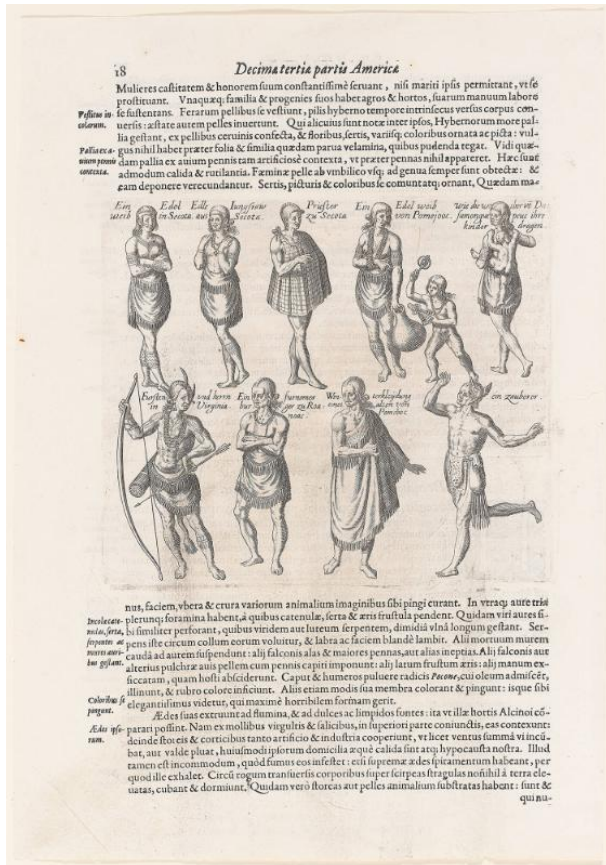

# Basic Detail Report

## Compilation sheet of 10 individual images of figures, from Thomas Harriot's A Brief and True Report of the New Found Land of Virginia, Latin edition

Date  
published 1627

Primary Maker  
Theodor de Bry

Medium  
engraving

Description  
Latin edition

Dimensions  
sheet: 13 1/4 x 9 5/16 in. (33.7 x 23.7 cm) frame: 29 9/16 x 17 13/16 in. (75.1 x 45.2 cm)