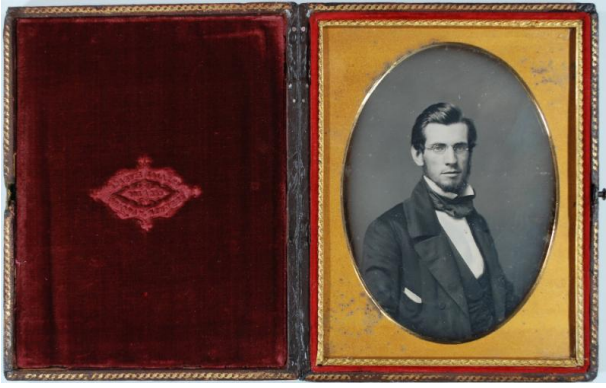

Basic Detail Report

Portrait of a Man

Date

1853

Primary Maker

Mathew B. Brady

Medium

daguerreotype

Description

Portrait of a man with beard and mustache, wearing glasses, a suit, with folded paper in jacket pocket.

Dimensions

image: 4 3/4 x 3 3/8 in. (12.1 x 8.6 cm) case: 6 1/16 x 4 3/4 x 3/4 in. (15.4 x 12.1 x 1.9 cm)