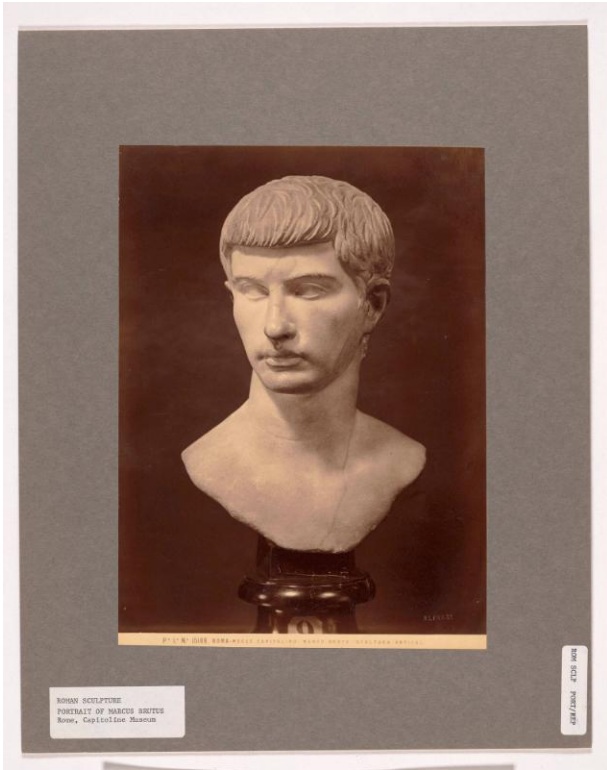

Basic Detail Report

Roma, Museo Capitolino, Marco Bruto

Date

n.d.

Primary Maker

Leopoldo, Romualdo, and Giuseppe Alinari, called Alinari Brothers

Medium

albumen print