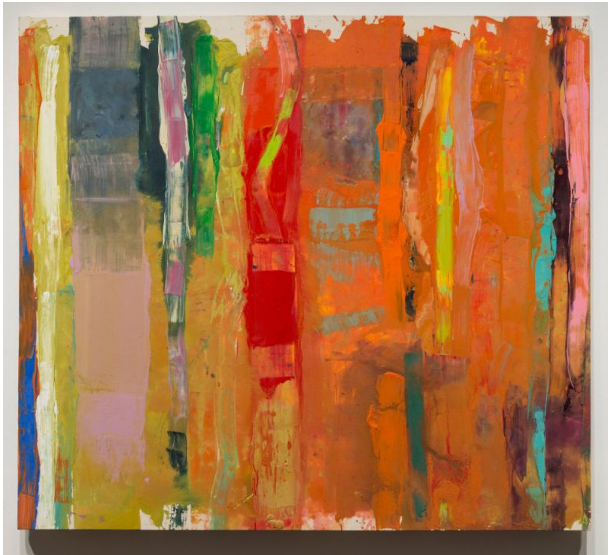

## Trawler

**Date**

1972

**Primary Maker**

Jim Sullivan

**Medium**

acrylic on canvas

**Dimensions**

canvas: 80 × 90 in. (203.2 × 228.6 cm)