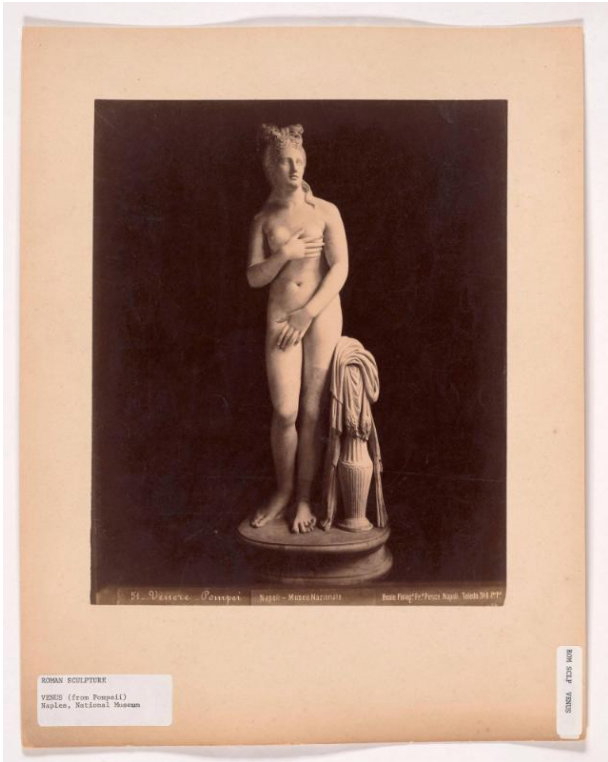

Basic Detail Report

Napoli, Museo Nazionale, Venere, Pompeii

Date

19th century

Primary Maker

Pesce

Medium

albumen print