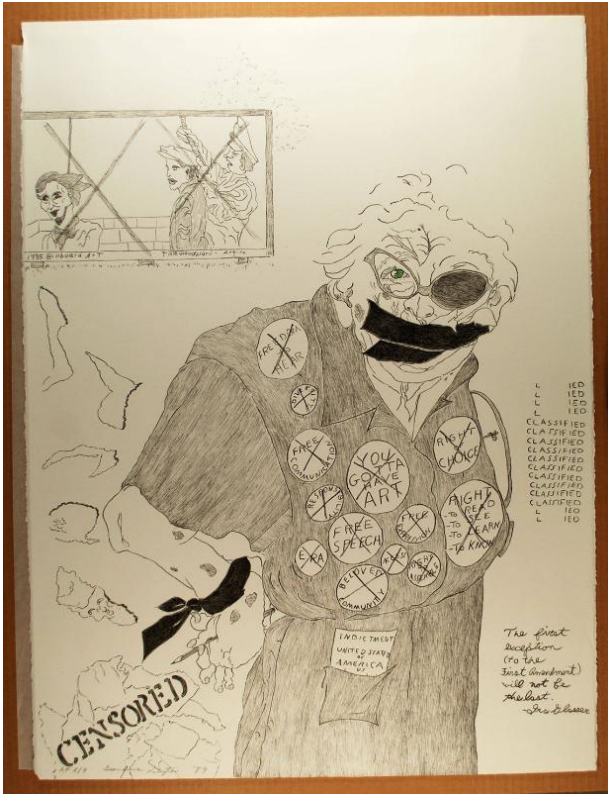

Basic Detail Report

Censored

Date

1989

Primary Maker

Elizabeth Layton

Medium

Lithograph with hand-coloring on paper

Dimensions

sheet: 30 × 22 1/2 in. (76.2 × 57.2 cm)