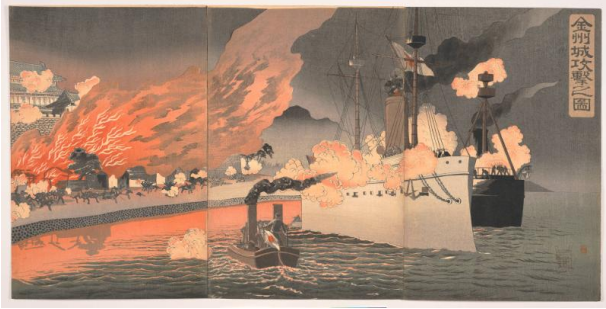

## Attack on Jinzhou Fortress

**Date**

1894

**Primary Maker**

Adachi Ginkō

**Medium**

Triptych of polychrome woodblock prints (nishiki-e)

### Description

Japanese navy battle ships and land forces attack Jinzhoucheng (Japanese= Kinshu-jo) at night