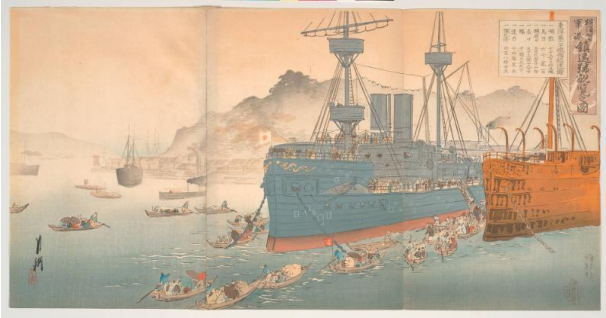

## Viewing the Captured Chinese Warship Chinyuen at Yokosuka Naval Port

**Date**

1895

**Primary Maker**

Ogata Gekkō

### **Dimensions**

sheet: 14 × 27 9/16 in. (35.5 × 70 cm)