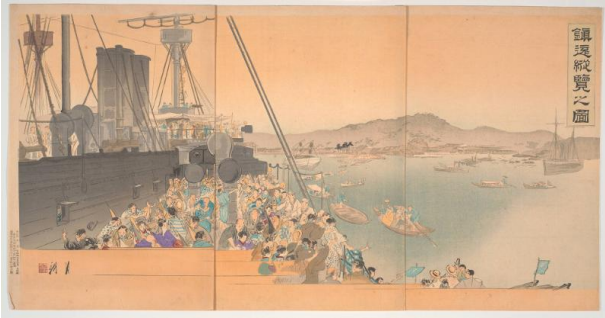

Basic Detail Report

Popular Viewing of the Captured Chinese Warship Chenyuen

Date

c. 1895

Primary Maker

Ogata Gekkō

Medium

Color woodblock print triptych

Dimensions

sheet (a): 14 3/4 × 9 13/16 in. (37.5 × 25 cm) sheet (b): 14 3/4 × 9 7/8 in. (37.4 × 25.1 cm) sheet (c): 14 5/8 × 9 13/16 in. (37.2 × 25 cm)