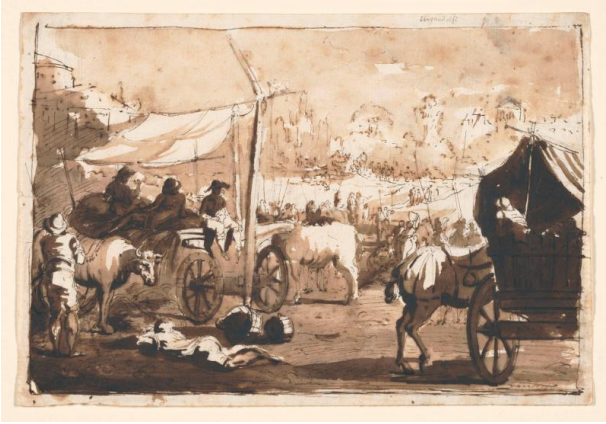

Basic Detail Report

Dimensions

8 1/8 x 11 15/16 in. (20.6 x 30.4 cm)

Market Scene

Date

n.d.

Primary Maker

Ubaldo Gandolfi

Medium

pen and brush and iron gall ink over black chalk