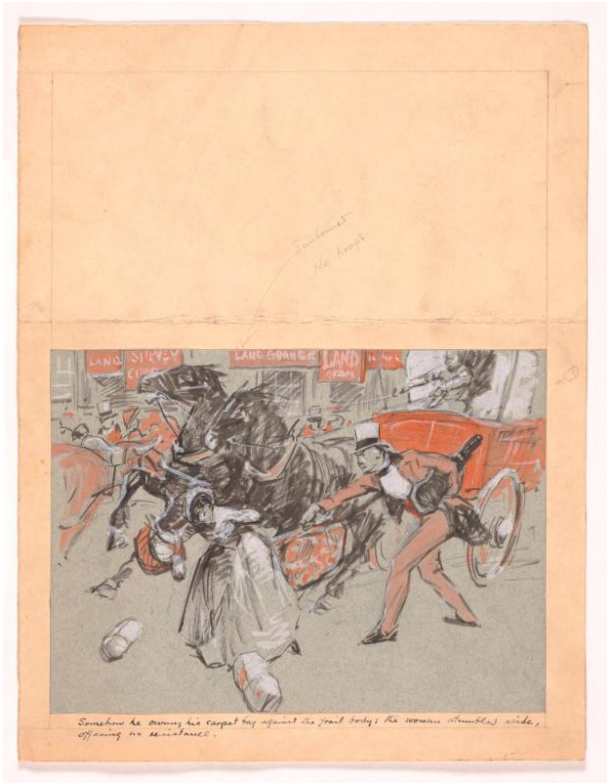

Basic Detail Report

Preparatory Sketch for Illustration for "Fiddle Song" by Mackinlay Kantor

Date

1940

Primary Maker

William Meade Prince

Medium

graphite ink and watercolor, heightened on toned paper