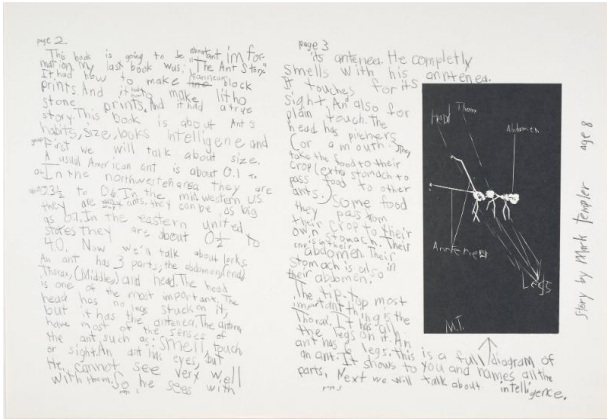

Basic Detail Report

Ant Information, from Atlanta School of Art Faculty Suite

Date

n.d.

Primary Maker

Melody Weiler

Medium

lithograph

Dimensions

image: 13 x 20 1/2 in. (33 x 52 cm) sheet: 15 1/16 x 21 15/16 in. (38.3 x 55.8 cm)