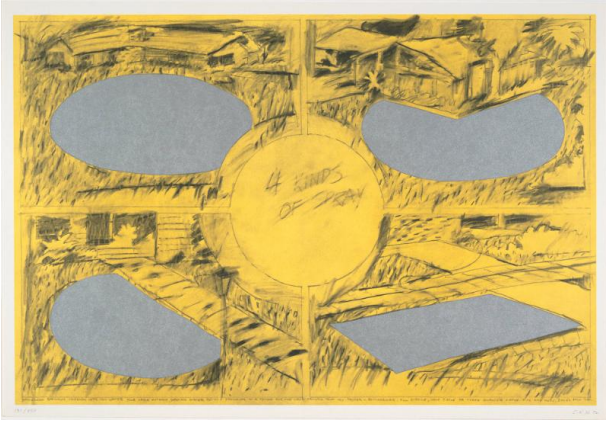

## Four Kinds of Spray, from Atlanta School of Art Faculty Suite

**Date**

n.d.

**Primary Maker**

Kenneth Higdon

**Medium**

lithograph

### Dimensions

image: 14 3/16 x 21 1/8 in. (36 x 53.7 cm) sheet: 15 1/16 x 21 15/16 in. (38.3 x 55.8 cm)