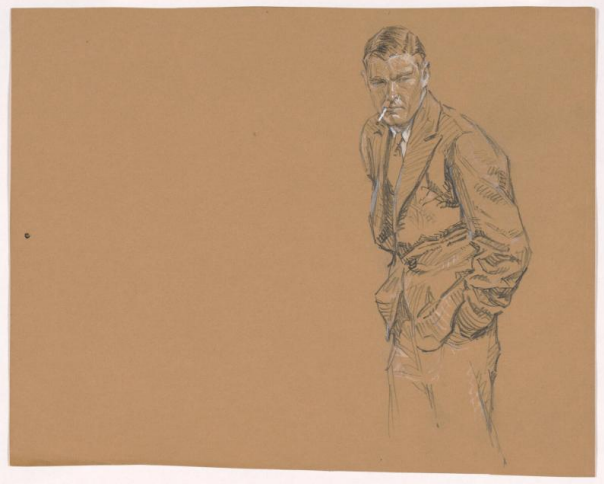

Basic Detail Report

Man with Cigarette

Date

n.d.

Primary Maker

William Meade Prince

Medium

graphite on toned paper, heightened with white