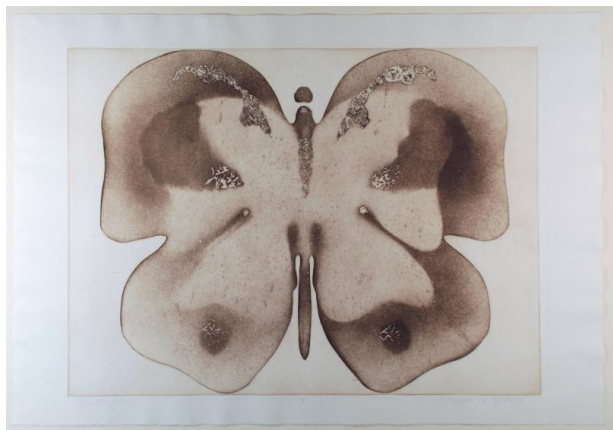

Basic Detail Report

Butterfly 6

Date

1971

Primary Maker

Marion A. Epting

Medium

aquatint with etching and embossing

Dimensions

image: 17 3/8 x 23 9/16 in. (44.2 x 59.9 cm) sheet: 20 9/16 x 29 1/2 in. (52.2 x 74.9 cm)