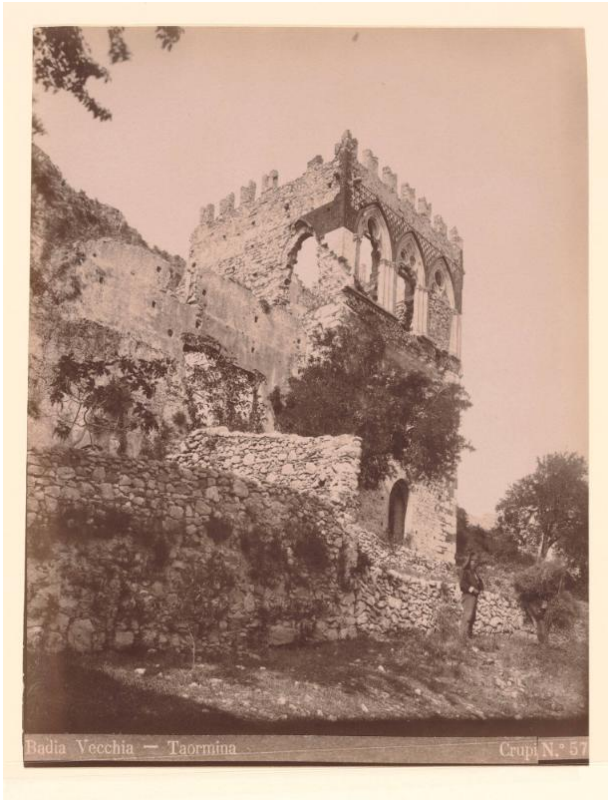

Basic Detail Report

Badia Vecchia, Taormina

Date

c. 1880-99

Primary Maker

Giovanni Crupi

Medium

gelatin silver print

Dimensions

8 5/8 x 6 7/8 in. (21.9 x 17.5 cm)