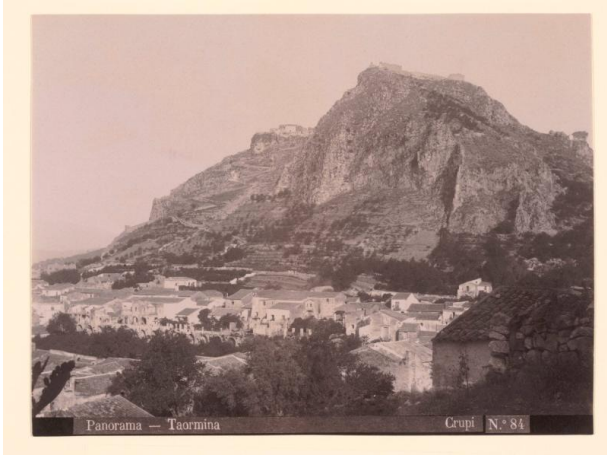

Basic Detail Report

6 3/8 x 8 15/16 in. (16.2 x 22.7 cm)

Panorama, Taormina

Date

c. 1880-99

Primary Maker

Giovanni Crupi

Medium

gelatin silver print

Dimensions