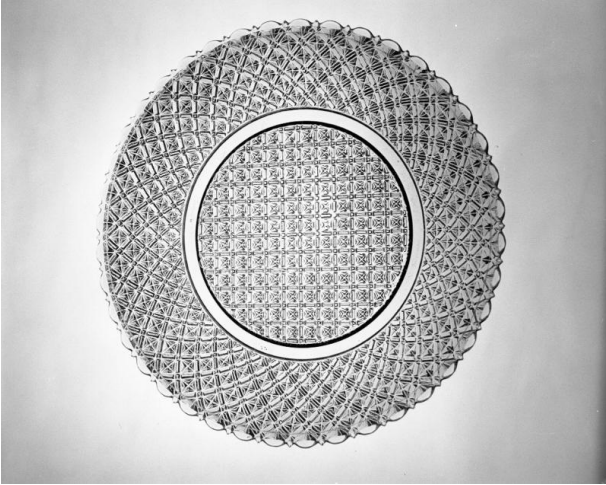

Basic Detail Report

Lacy Salt Plate

Date

n.d.

Primary Maker

Unidentified artist

Medium

yellow glass

Dimensions

1 1/4 x 10 1/2 in. (3.2 x 26.7 cm)