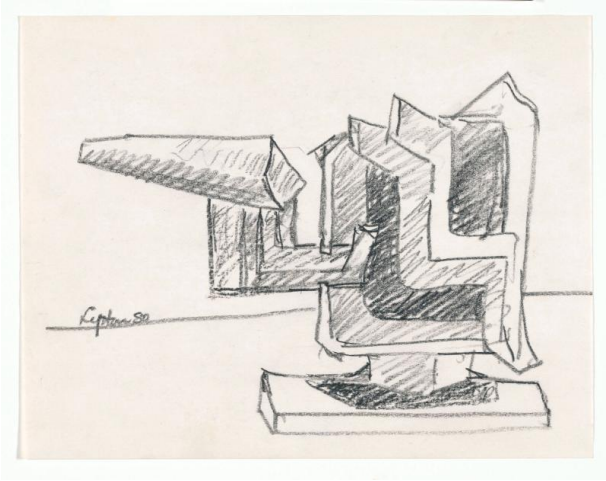

Basic Detail Report

Study of Sculpture

Date

1980

Primary Maker

Seymour Lipton

Medium

black crayon

Description

Horizontal: with arm projecting left.

Dimensions

Sheet: 8 1/2 x 11 in. (21.6 x 27.9 cm)