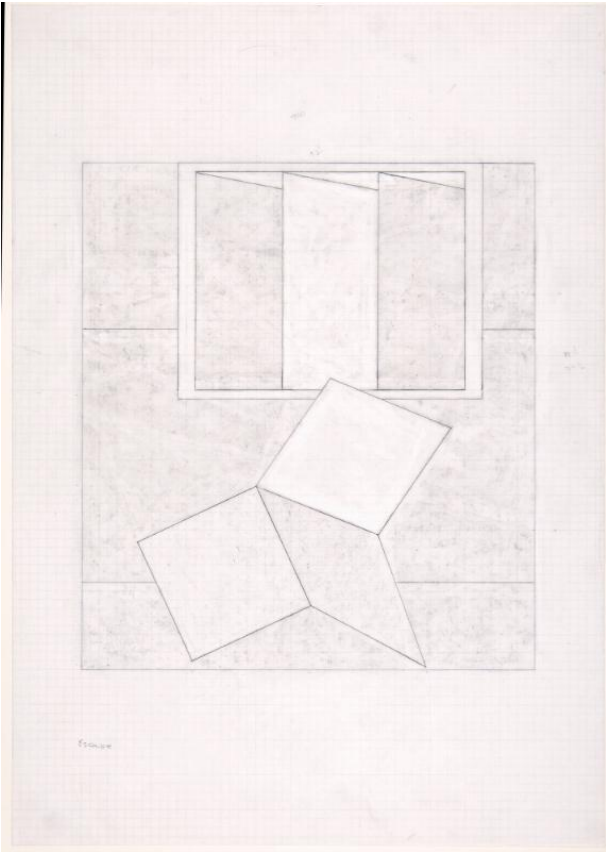

Basic Detail Report

Layout for "Escape"

Date

c. 1989

Primary Maker

Felrath Hines

Medium

Pencil on graph paper

Description

Study for painting "Escape," also in collection.

Dimensions

sheet: 24 x 17 in. (61 x 43.2 cm)