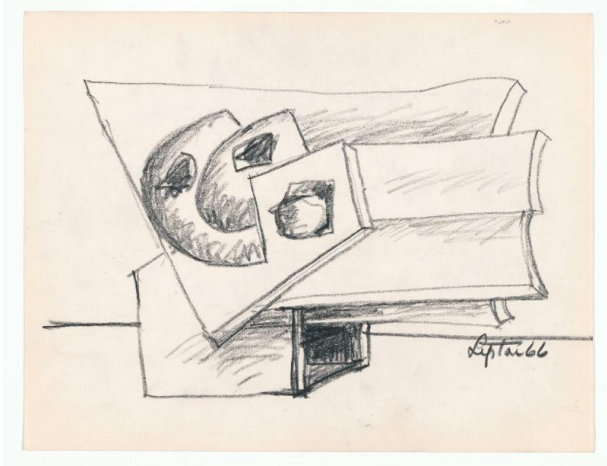

Basic Detail Report

Horizontal: with projecting planar forms

Dimensions

Sheet: 8 1/2 x 11 in. (21.6 x 27.9 cm)

Study of Sculpture

Date

1966

Primary Maker

Seymour Lipton

Medium

black crayon

Description