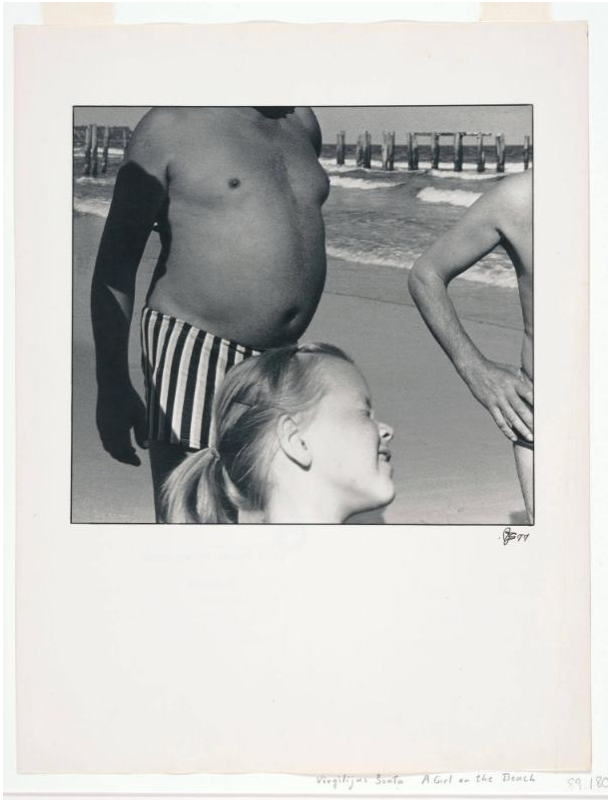

Basic Detail Report

A Girl on the Beach

Date

1970s

Primary Maker

Virgilijus Sonta

Medium

gelatin silver print

Dimensions

image: 8 3/4 x 9 3/4 in. (22.3 x 24.8 cm) sheet: 15 11/16 x 12 1/16 in. (39.8 x 30.6 cm)