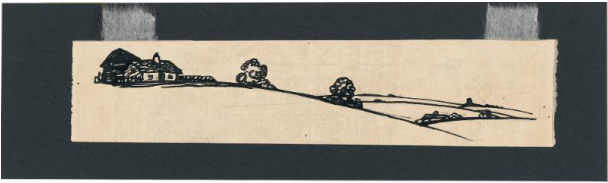

Basic Detail Report

Landscape

Date
n.d.

Primary Maker
Claud Lovat Fraser

Medium
ink