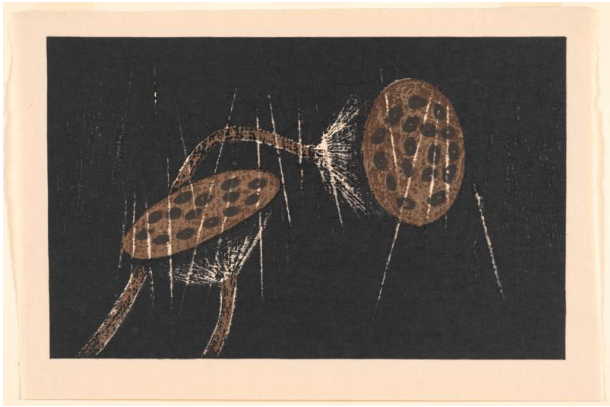

Basic Detail Report

Lotus Seed Pods in the Rain

Date

n.d.

Primary Maker

Kaoru Kawano

Medium

color woodcut

Dimensions

image: 9 3/16 x 14 15/16 in. (23.4 x 37.9 cm) sheet: 11 5/16 x 16 3/4 in. (28.7 x 42.5 cm)