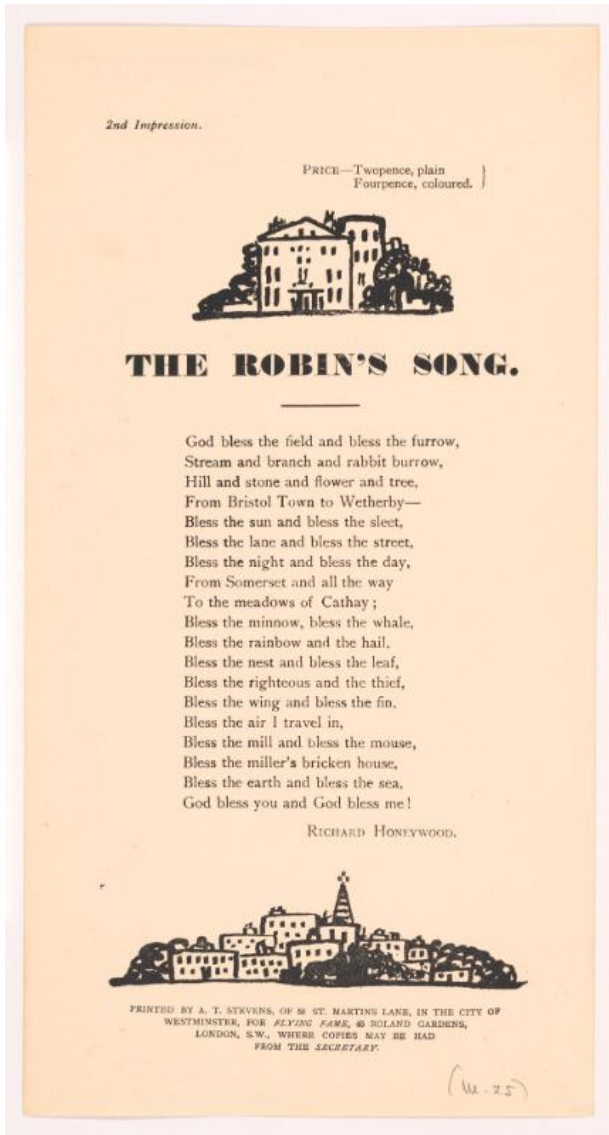

Basic Detail Report

The Robin's Song

Date

n.d.

Primary Maker

Claud Lovat Fraser

Medium

line block, hand-colored