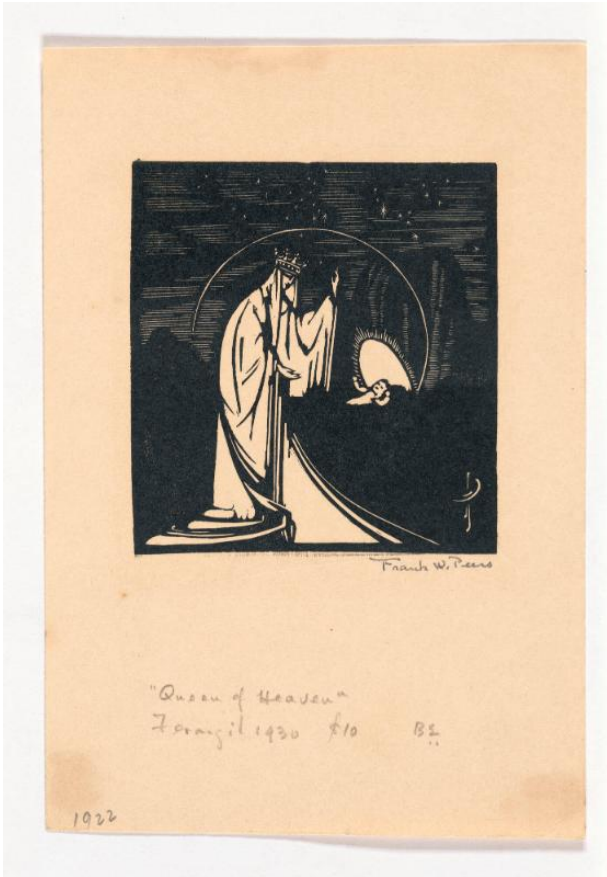

Basic Detail Report

Queen of Heaven

Date

n.d.

Primary Maker

Frank Peers

Medium

wood engraving