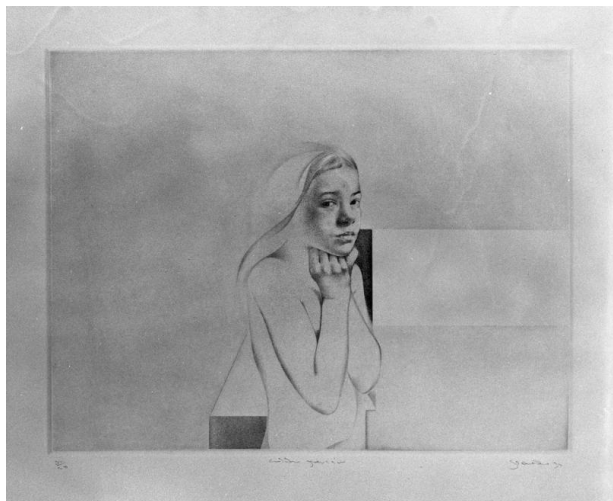

Basic Detail Report

in. (66 x 66.1 cm)

Lolita Pensive

Date

n.d.

Primary Maker

Graham Ovenden

Medium

aquatint

Dimensions

image: 13 1/8 x 13 1/8 in. (33.4 x 33.4 cm) sheet: 26 x 26