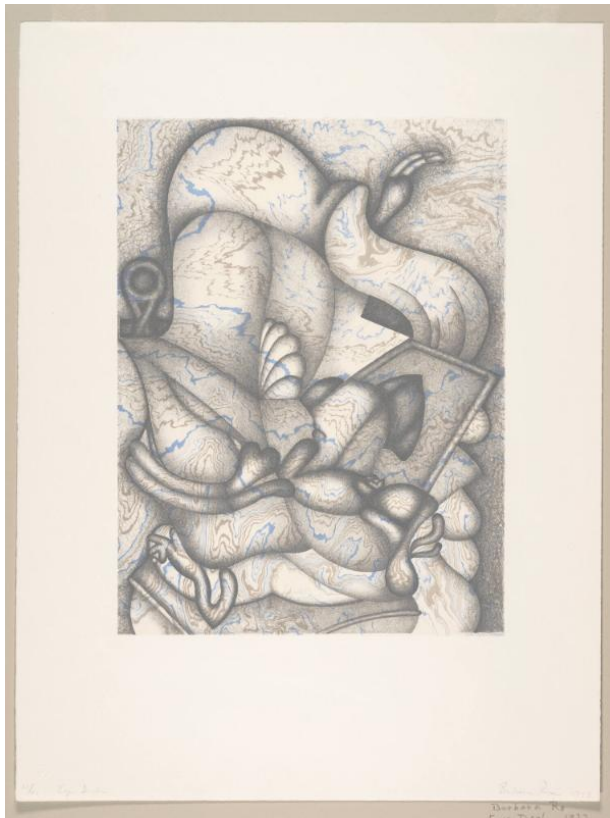

Basic Detail Report

Eye Deal

Date

n.d.

Primary Maker

Barbara Rossi

Medium

lithograph

Dimensions

image: 16 x 11 15/16 in. (40.6 x 30.4 cm) sheet: 24 x 18 1/16 in. (61 x 45.8 cm)