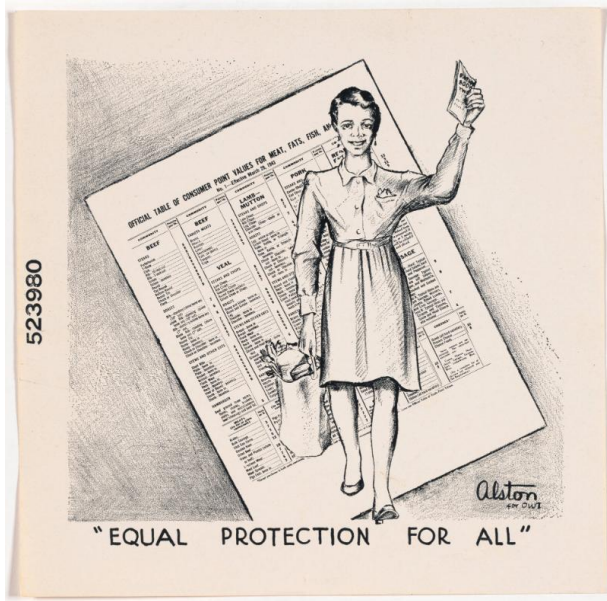

# Basic Detail Report

---

## "Equal Protection for All"

**Date**

1943

**Primary Maker**

Charles Alston

**Medium**

Print

**Description**

One of thirty-two military cartoons depicting military propaganda and staff of WWII (Woman wearing a dress, and holding a ration card in her proper left hand and a

grocery bag in her right. She is superimposed over a consumer point table.)

**Dimensions**

image: 5 7/8 x 6 in. (14.9 x 15.2 cm)