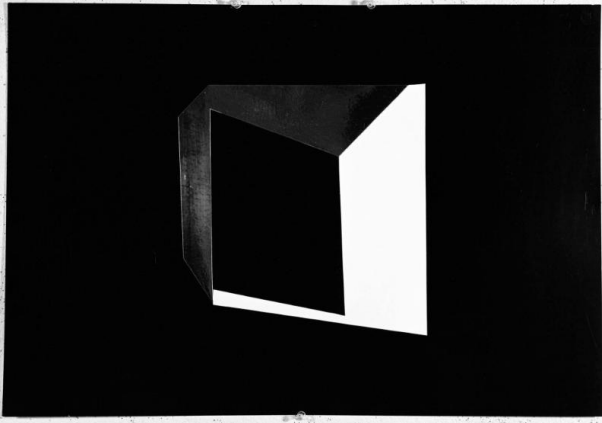

Basic Detail Report

19 1/4 x 27 7/8 in. (48.9 x 70.8 cm)

White and Silver Frame

Date

1968

Primary Maker

Beverly Pepper

Medium

collage

Dimensions