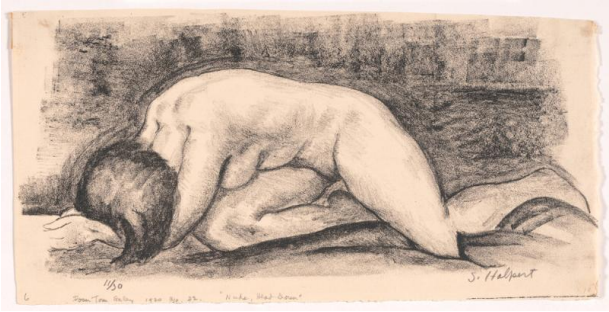

Basic Detail Report

lithograph

Nude, Head Down

Date

1929

Primary Maker

Samuel Halpert

Medium