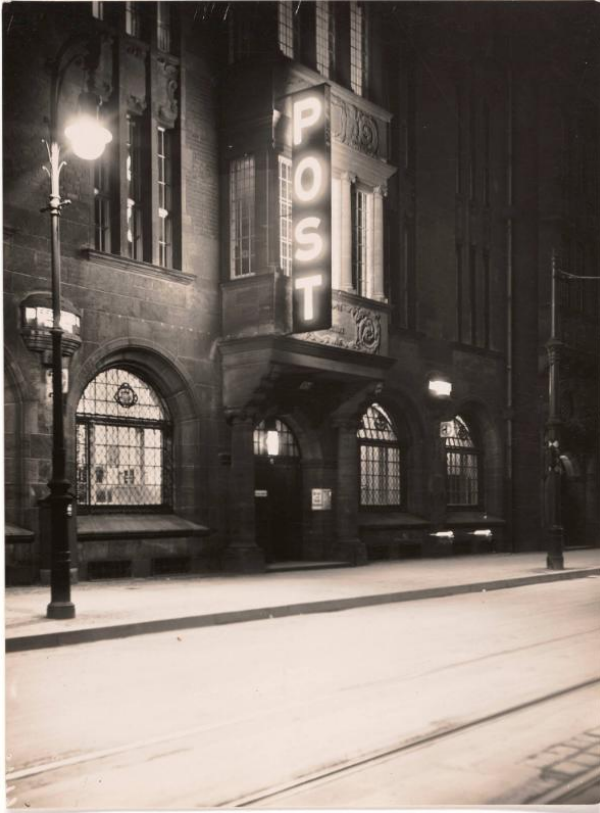

Basic Detail Report

Post Office, Berlin

Date

c. 1930

Primary Maker

Braun Photo Dienst

Medium

gelatin silver print

Dimensions

9 x 6 5/8 in. (22.9 x 16.9 cm)