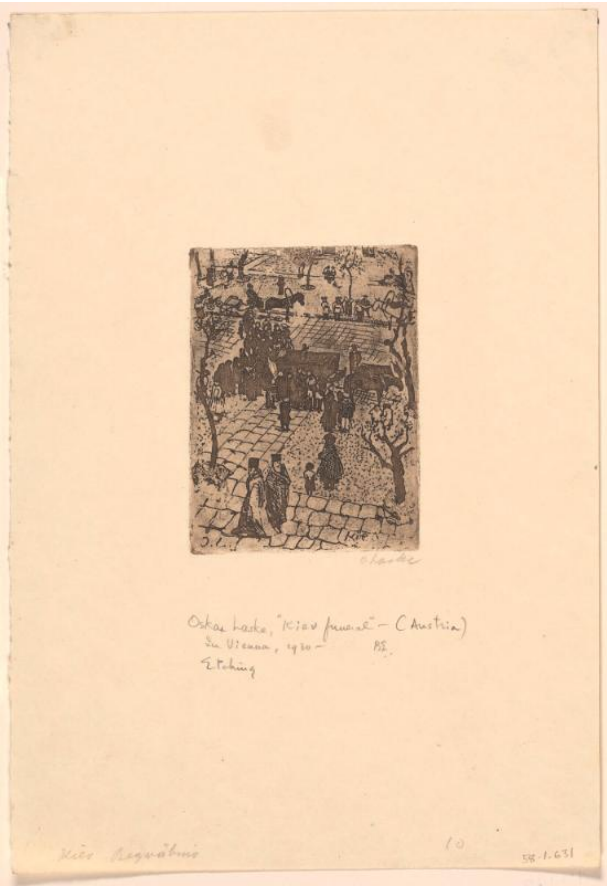

Basic Detail Report

Kiev Funeral

Date

1930

Primary Maker

Oscar Laske

Medium

Etching