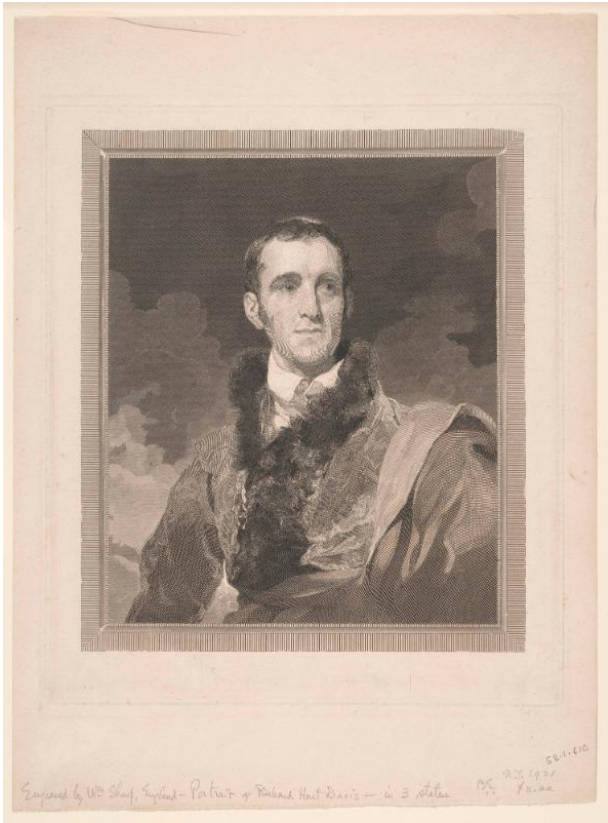

Basic Detail Report

Richard Hart Davis

Date

1814

Primary Maker

William Sharp

Medium

Engraving

Dimensions

12 5/8 x 10 3/4 in. (32.1 x 27.3 cm)