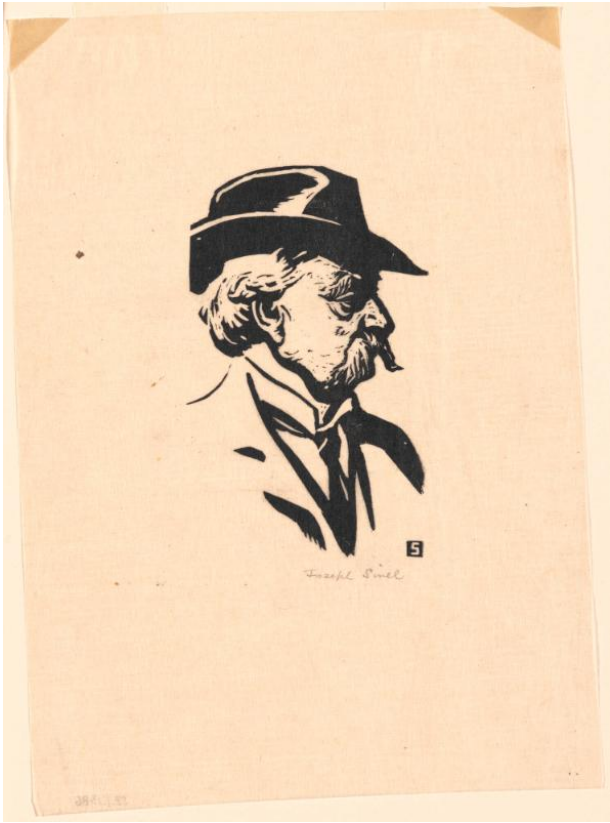

Basic Detail Report

Profile: Man in a Hat

Date

n.d.

Primary Maker

Joseph C. Sinel

Medium

woodcut