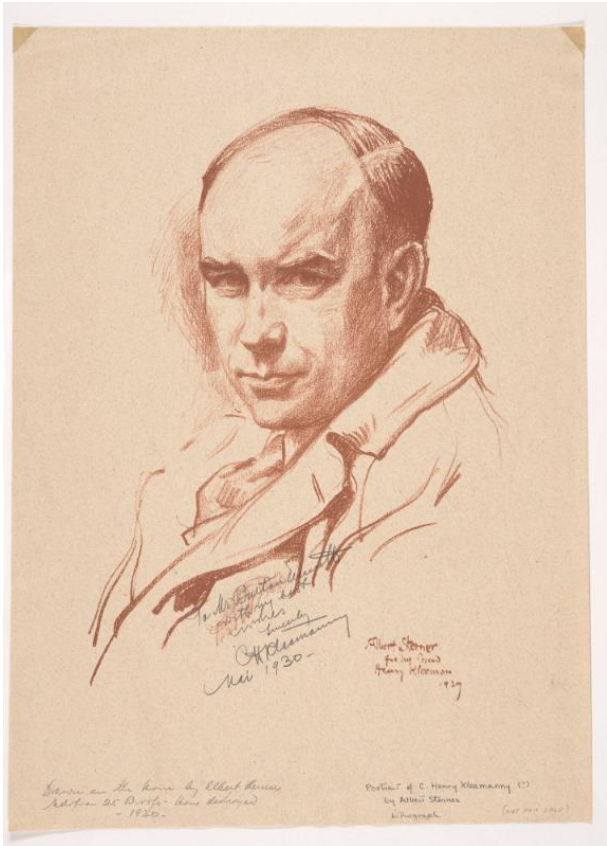

Basic Detail Report

Portrait of C. Henry Kleeman

Date

1929

Primary Maker

Albert Edward Sterner

Medium

lithograph