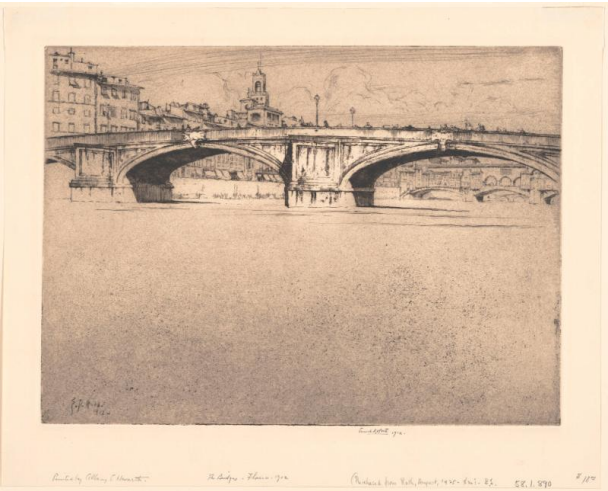

Basic Detail Report

The Bridges, Florence

Date

1912

Primary Maker

Ernest David Roth

Medium

Etching