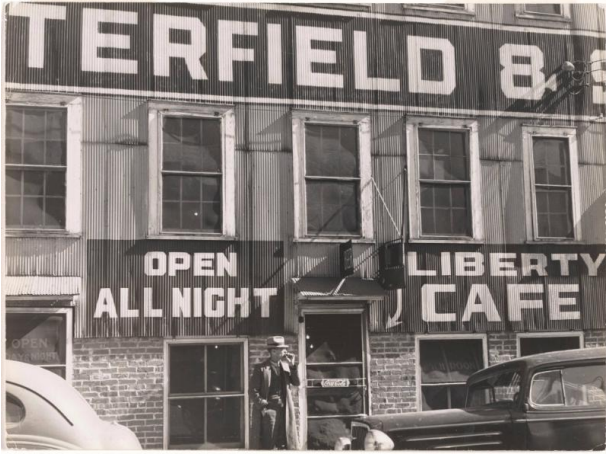

# Basic Detail Report

---

gelatin silver print

## Side of Tobacco Warehouse Showing Sign of All Night Cafe, Durham, North Carolina, November 1939

**Date**

1939

**Primary Maker**

Marion Post Wolcott

**Medium**