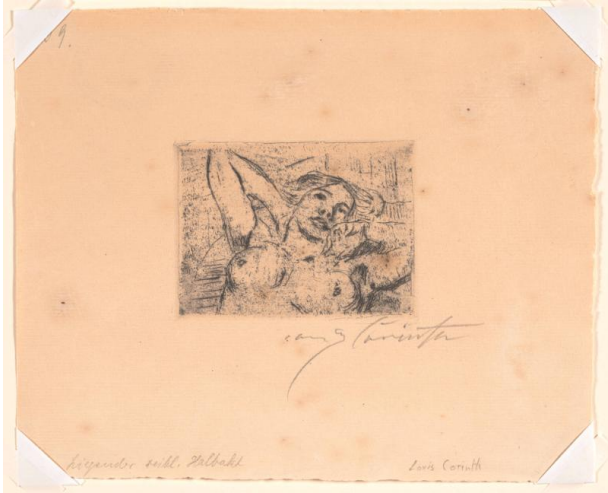

Basic Detail Report

Reclining Nude

Date

before 1920

Primary Maker

Louis Corinth

Medium

etching

Dimensions

2 13/16 x 3 7/8 in. (7.1 x 9.8 cm)