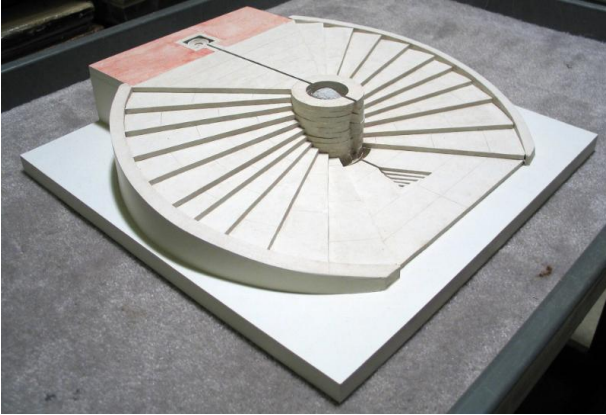

Basic Detail Report

Architectural Model of Fountain / Steps for Ackland Art Museum

Date

1998

Primary Maker

Winifred Lutz

Medium

mixed media

Dimensions

16 1/8 x 16 x 3 1/4 in. (41 x 40.6 x 8.3 cm)