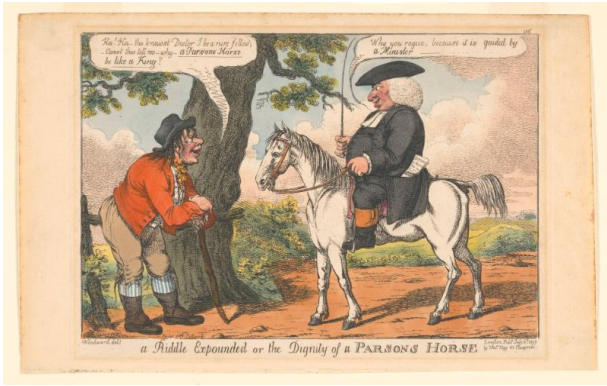

Basic Detail Report

handcolored etching

A Riddle Expounded -- Or, the Dignity of a Parson's Horse

Date

1807

Primary Maker

Williams

Medium