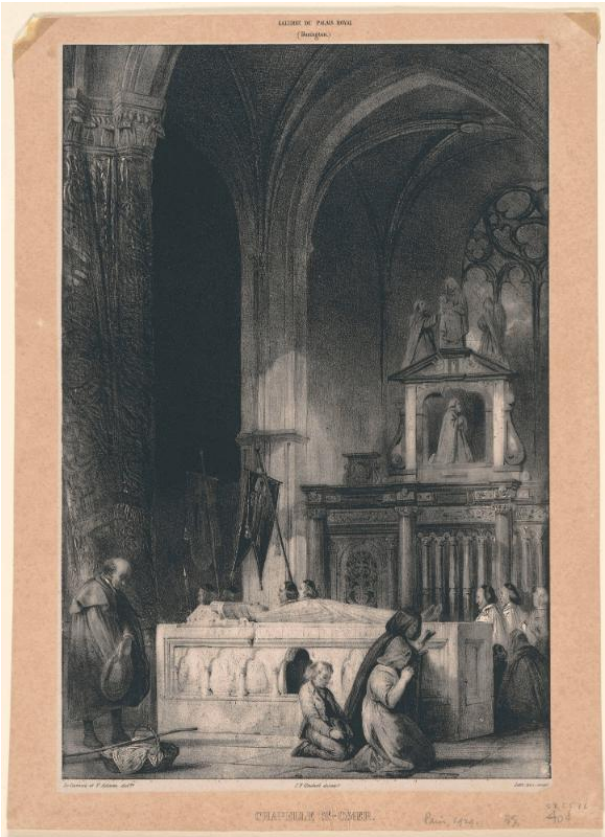

## Chapelle St. Omer

**Date**

1828

**Primary Maker**

Victor Adam

**Medium**

Lithograph

**Dimensions**

13 3/4 x 9 3/16 in. (35 x 23.3 cm)