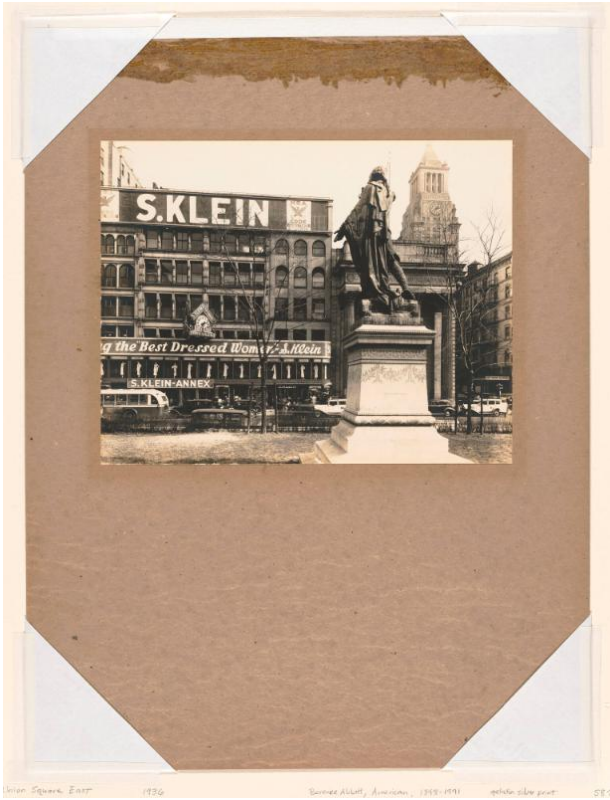

## Union Square East

**Date**

1936

**Primary Maker**

Berenice Abbott

**Medium**

gelatin silver print

**Dimensions**

7 1/2 x 9 9/16 in. (19.1 x 24.3 cm)

Union Square East 1936 Berenice Abbott, American, 1913-1991 gelatin silver print STS